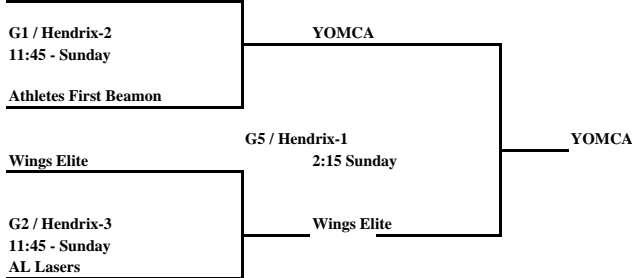

Pool J

		W	L	
J1	Athletes First (Beamon)	1		1
J2	AL Elite 2011		1	3
J3	Charlotte Royals	1		2
J4	TN Travelers		1	4

		Time	Site
Sat	I1 vs I4	8:00AM	Hendrix-3
Sat	I2 vs I3	9:15 AM	Hendrix-3
Sat	I3 vs I1	1:00 PM	Hendrix-3
Sat	I2 vs I4	2:15 PM	Hendrix-3
Sat	I3 vs I4	6:00 PM	Hendrix-3
Sat	I2 vs I1	7:15 PM	Hendrix-3

Results			
I1	28	I4	49
I2	73	I3	67
I3	63	I1	31
I2	48	I4	60
I3	51	I4	70
I2	69	I1	59

		Time	Site
Sat	J4 vs J1	10:30AM	Hendrix-3
Sat	J3 vs J2	11:45 AM	Hendrix-3
Sat	J1 vs J2	3:30 PM	Hendrix-3
Sat	J3 vs J4	4:45 PM	Hendrix-3
Sat	J1 vs J3	8:30 PM	Hendrix-3
Sat	J4 vs J2	9:45 PM	Hendrix-3

Results			
J4	52	J1	56
J3	56	J2	34
J1	64	J2	48
J3	68	J4	61
J1	70	J4	63
J4	71	J3	60

15U Platinum Division

Platinum Bracket

YOMCA

Gold Bracket

Gym Locations

University Central Arkansas 201 Donaghey Avenue Conway, AR 72035	(Gyms 1, 2, & 3)
Gym 1	Farris Center Off Donaghey on Bruce Street
Gyms 2 & 3	Hyper Center From Farris Center Continue West and turn left on Farris Road Take next left on Student Lane Hyper Center is on Right

SILVER BRACKET

AR Mustangs

Rules: 16 Minute Half
8 Minute Warmup
5 Minute Half Time

Bronze Bracket

Gym Locations

Hendrix College 1600 Washington Avenue Conway, AR 72032	(Gyms 1, 2, & 3)
Grove Gymnasium and Wellness Center are in same building	
Don Owen Center 10 Lower Ridge Road Conway, AR 72034	(Gyms 1, 2, & 3)
McGee Center 3800 College Avenue Conway, AR 72034	(Gyms 1, 2, & 3)