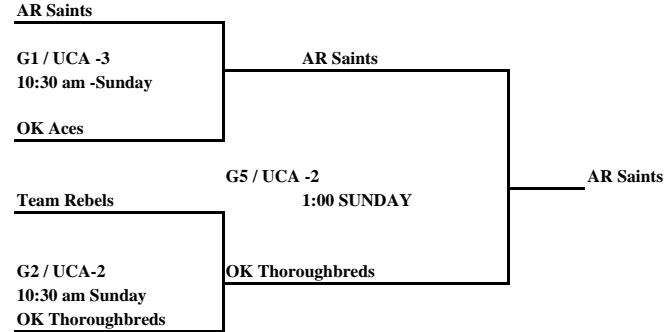

April 18 - 20, 2008

16U Platinum Division

Pool C

		W	L	
C1	AR Wings Gold	III		1
C2	TN Travelers	II	I	2
C3	Mo Cougars		III	4
C4	OK Acers	I	II	3

Pool D

		W	L	
D1	AR Rockets	II	I	2
D2	Memphis YOMCA	III		1
D3	OK Thoroughbreds	I	II	3
D4	St. Louis Majestics		III	4

Rules: 16 Minute Half
8 Minute Warmup
5 Minute Half Time

Pool E

		W	L	
E1	Georgia Jaguars		III	4
E2	St. Louis Eagles	III		1
E3	Team Loyalty	II	I	2
E4	AR Saints	I	II	3

Pool F

		W	L	
F1	LA Select	I	I	2
F2	Rameybasketball.com	I	I	1
F3	TX Gauchos	I	I	4
F4	Team Rebels	I	I	3

Platinum Bracket

Gold Bracket

Gym Locations

University Central Arkansas 201 Donaghey Avenue Conway, AR 72035	(Gyms 1, 2, & 3)
Gym 1	Farris Center Off Donaghey on Bruce Street
Gyms 2 & 3	Hyper Center From Farris Center Continue West and turn left on Farris Road Take next left on Student Lane

SILVER BRACKET

Bronze Bracket

Rules: 16 Minute Half
8 Minute Warmup
5 Minute Half Time

Gym Locations

Hendrix College 1600 Washington Avenue Conway, AR 72032	(Gyms 1, 2, & 3)
Grove Gymnasium and Wellness Center are in same building	
Don Owen Center 10 Lower Ridge Road Conway, AR 72034	(Gyms 1, 2, & 3)
McGee Center 3800 College Avenue Conway, AR 72034	(Gyms 1, 2, & 3)