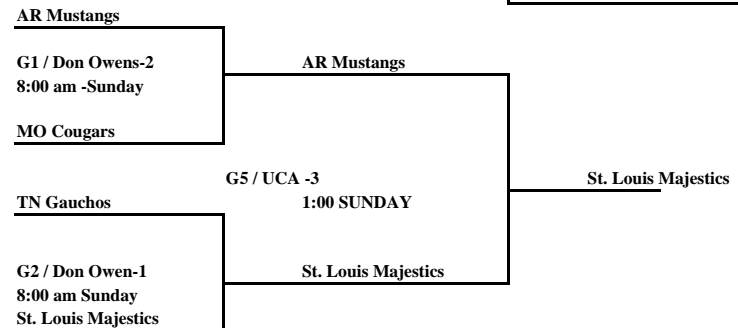

Rules: 16 Minute Half
8 Minute Warmup
5 Minute Half Time

Pool E

		W	L	
E1	Georgia Jaguars		III	4
E2	St. Louis Eagles	III		1
E3	Team Loyalty	II	I	2
E4	AR Saints	I	II	3

Pool F

		W	L	
F1	LA Select	I	I	2
F2	Rameybasketball.com	I	I	1
F3	TX Gauchos	I	I	4
F4	Team Rebels	I	I	3

	Time	Site	Results
Sat	F4 vs F1	UCA-2	F4 31 F1 48
Sat	F3 vs F2	UCA-2	F3 56 F2 41
Sat	F1 vs F2	UCA-2	F1 57 F2 74
Sat	F3 vs F4	UCA-2	F3 63 F4 68
Sat	F1 vs F3	UCA-2	F1 F4
Sat	F4 vs F2	UCA-2	F4 F3

16U Platinum Division

Platinum Bracket

Gold Bracket

Gym Locations

University Central Arkansas 201 Donaghey Avenue Conway, AR 72035	(Gyms 1, 2, & 3)
Gym 1	Farris Center Off Donaghey on Bruce Street
Gyms 2 & 3	Hyper Center From Farris Center Continue West and turn left on Farris Road Take next left on Student Lane

SILVER BRACKET

Bronze Bracket

Rules: 16 Minute Half
8 Minute Warmup
5 Minute Half Time

Gym Locations

Hendrix College 1600 Washington Avenue Conway, AR 72032	(Gyms 1, 2, & 3)
Grove Gymnasium and Wellness Center are in same building	
Don Owen Center 10 Lower Ridge Road Conway, AR 72034	(Gyms 1, 2, & 3)
McGee Center 3800 College Avenue Conway, AR 72034	(Gyms 1, 2, & 3)