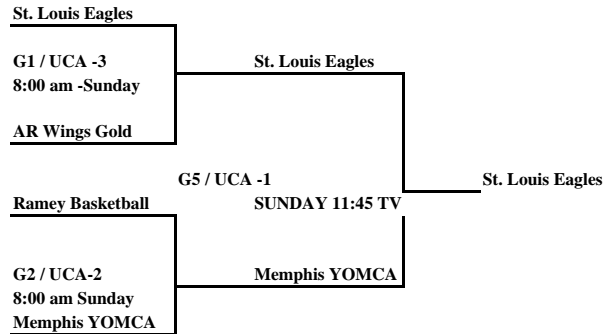

Rules: 16 Minute Half
8 Minute Warmup
5 Minute Half Time

Pool E

		W	L	
E1	Georgia Jaguars		III	4
E2	St. Louis Eagles	III		1
E3	Team Loyalty	II	I	2
E4	AR Saints	I	II	3

Pool F

		W	L	
F1	LA Select	I	I	2
F2	Rameybasketball.com	I	I	1
F3	TX Gauchos	I	I	4
F4	Team Rebels	I	I	3

Platinum Bracket

Gold Bracket

Gym Locations

University Central Arkansas 201 Donaghey Avenue Conway, AR 72035	(Gyms 1, 2, & 3)
Gym 1	Farris Center Off Donaghey on Bruce Street
Gyms 2 & 3	Hyper Center From Farris Center Continue West and turn left on Farris Road Take next left on Student Lane